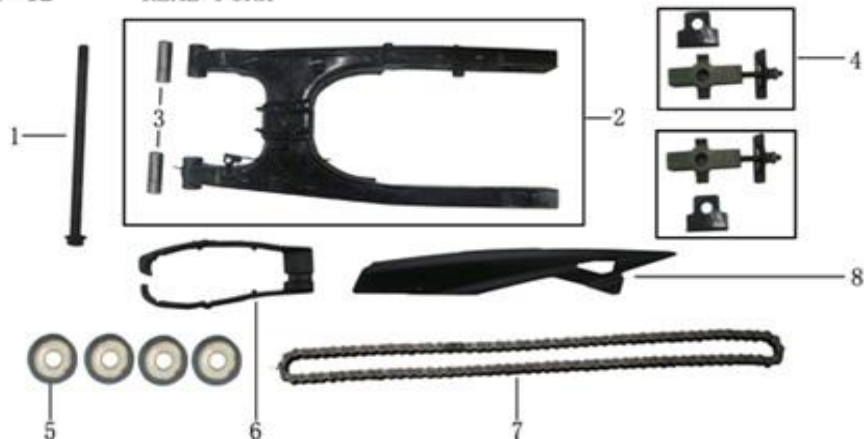

F-12 REAE FORK

PartNo.	Артикул	Описание	
F12-01	QJZ61951	Shaft, rear fork	pc
F12-02	QJZ61101	Fork comp., rear	pc
F12-03	QJZ61911	Bush, rear fork, inner	pc
F12-04	QJZ61400	Adjuster set, chain	pc
F12-05	ZJA61240	Dust cover, rear fork shaft	pc
F12-06	QJZ61491	Guide, chain	pc
F12-07	Q98008MC12 6	Chain, 08MC×126	pc
F12-08	QJZ61311	Chaincase	pc