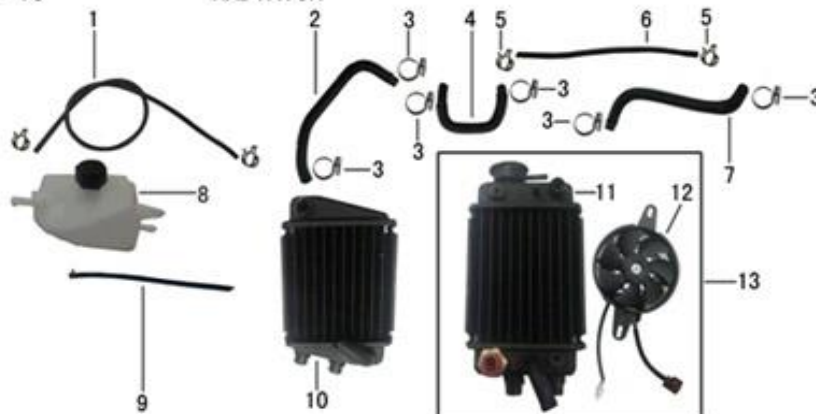

F-18 RADIATOR

PartNo.	Артикул	Описание	
F18-01	QJZ19131	Pipe, storage reservoir outlet	pc
F18-02	QJZ19495	Hose, radiator inlet	pc
F18-03	Q676B25	Clamp, 25	pc
F18-04	QJZ20176	Pipe., connecting	pc
F18-05	Q671B100F30	Clamp, 9	pc
F18-06	QJZ19362	Pipe, small	pc
F18-07	QJZ19431	Hose, radiator outlet	pc
F18-08	QJZ19100	Reservoir, storage	pc