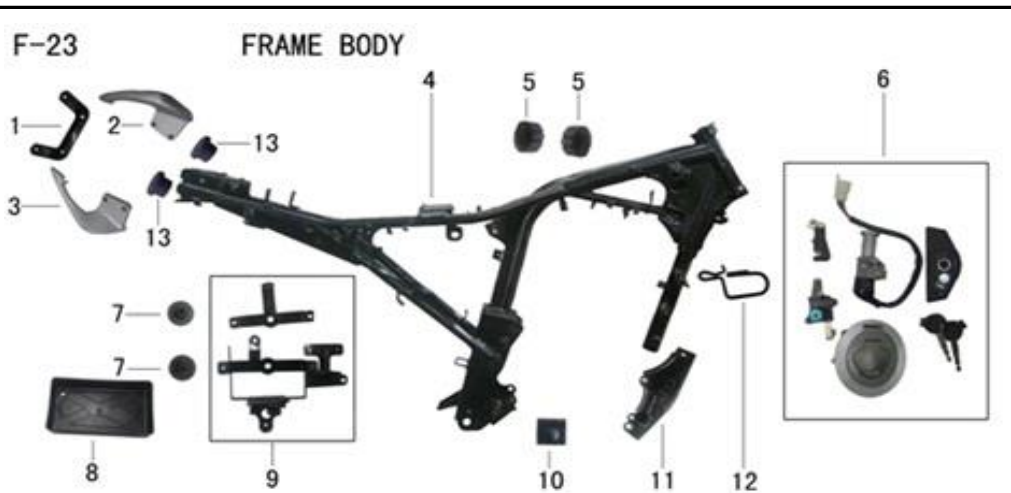

PartNo.	Артикул	Описание	
F23-01	QJZ43730	Bracket set, rear panel	pc
F23-02	QJZ45531	Handrail, LH	pc
F23-03	QJZ45511	Handrail, RH	pc
F23-04	QJZ41100	Body weldment, frame	pc
F23-05	QJZ16951	Cushion, fuel tank front	pc
F23-06	QJZ48000	Lock Assy	SET
F23-07	QJX31855	Cushion, battery	pc
F23-08	QJZ31811	Case, battery	pc
F23-09	QJZ31810	Stay set, battery	pc
F23-10	QJZ42191	Rubber, center stand	pc
F23-11	QJZ42711	Plate, engine front connecting	pc
F23-12	QJZ32952	Clamp, main cable	pc
F23-13	QJZ41995	Frame Hole Plug	pc