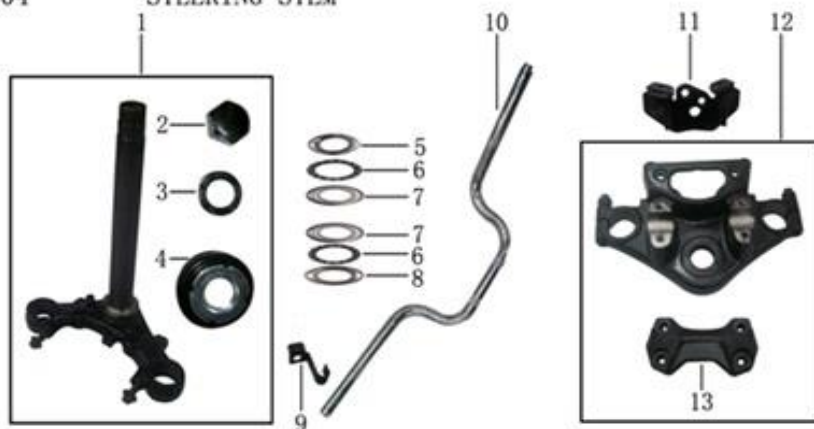

## METER

PartNo.	Артикул	Описание	
F02-01	QJZ37000	Meter Assy	pc
F02-02	QJZ37951	Meter Gasket	pc
F02-03	QJZ33910	Stay comp., headlight	pc
F02-04	UIA33912	Boot, headlight stay	pc
F02-05	JJM46350	Cable, choke	pc
F02-06	QJZ46300	Cable comp., throttle	pc
F02-07	QJZ46200	Cable, clutch	pc

F-03 GRIP & SWITCH

PartNo.	Артикул	Описание	
F03-01	QJZ47600	Lever comp., clutch	pc
F03-02	QJZ47611	Lever, clutch	pc
F03-03	JLC57200	Mirror, rearview, LH	pc
F03-04	JLC57100	Mirror, rearview, RH	pc
F03-05	QJZ47370	Weight, steering bar	pc
F03-06	QJZ47411	Grip, LH	pc
F03-07	QJZ35200	Switch, handlebar, LH	pc
F03-08	QJZ35100	Switch, handlebar, RH	pc
F03-09	QJZ47300	Grip comp., throttle	pc

F-04 STEERING STEM

PartNo.	Артикул	Описание	
F04-01	QJZ51210	Stem set, steering	pc
F04-02	UMX93221	Nut, cap, M24×1-17	pc
F04-03	UMX93541	Washer, plain, 24.5×Φ37-1	pc
F04-04	QJX51940	Dust cover, steering stem	pc
F04-05	QJX51951	Top Bearing Top Ball Race	pc
F04-06	QJX51950	Steering Stem Bearing Set	pc
F04-07	QJX51952	Top Bearing Bottom Ball Race	pc
F04-08	QJZ51954	Bottom Bearing Bottom Ball Race	pc
F04-09	QJZ37982	Lug, speed sensor	pc
F04-10	QJZ47110	Pipe set, steering bar	pc
F04-11	QJZ35940	Lid comp., ignition switch lock	pc
F04-12	QJZ51311	Bridge, upper	pc
F04-13	QJZ47151	Clamp, steering bar	pc